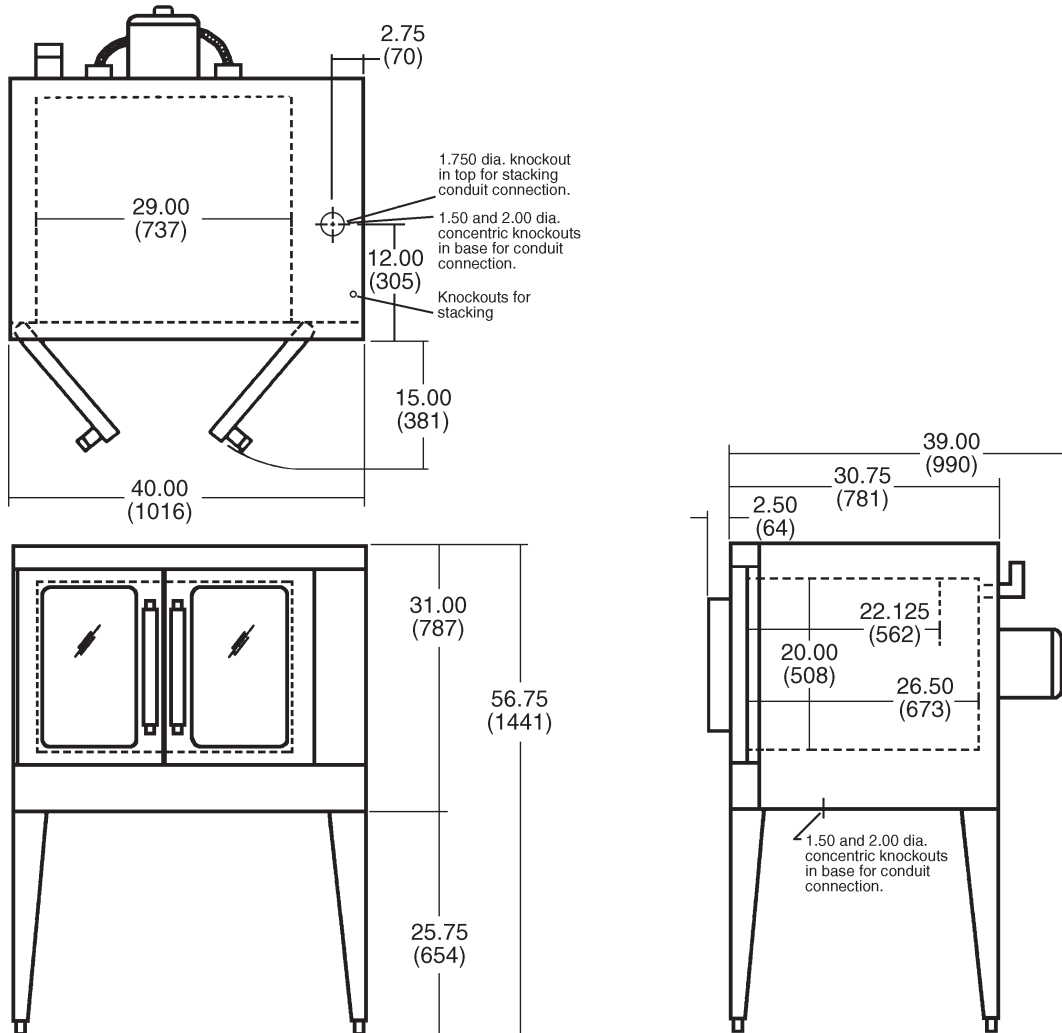

MODEL NO.	TOTAL CONN. KW	3 PHASE LOAD KW PER PHASE		NOMINAL AMPS PER LINE WIRE												
				3 PHASE											1 PHASE	
				208 VOLT			240 VOLT			480 VOLT						
				X	Y	Z	X	Y	Z	X	Y	Z	208V	240V		
VC4E	12.5	4	4	4.5	35	33	35	33	29	33	14	15	15	60	52	

NOTE: In line with its policy to continually improve its products, Vulcan-Hart Company reserves the right to change materials and specifications without notice.

**VULCAN-HART COMPANY, P.O. BOX 696, LOUISVILLE, KY 40201, TEL. 1-800-814-2028
502-778-2791 QUOTE & ORDER FAX: 1-800-444-0602**