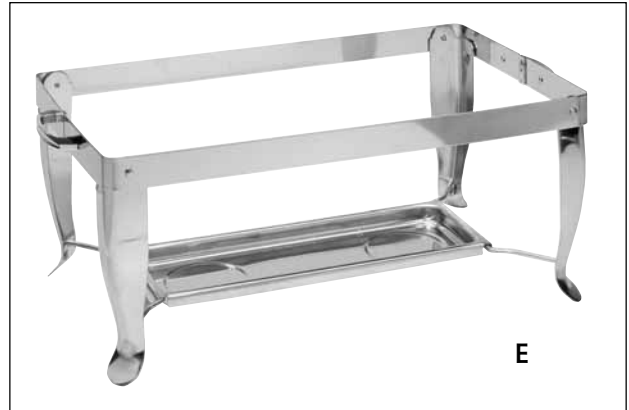

CHAFER ACCESSORIES AND REPLACEMENT PARTS

We carry the following replacement parts for chafers.

- A. 833039 7329469** Chafer water pan, 4½" deep. Water pans will fit all Next Day Gourmet™ rectangular chafers. 13.7"W x 21.5"L.
- B. 807582 3329182** Chafer food pan, divided full size, 2½" deep. Divided food pans will fit all Next Day Gourmet™ rectangular chafers
- C. 805959 2329480** Fuel holder with snuffer, holds standard sized gel and wick fuels. Fuel holder will fit all Next Day Gourmet™ Chafers and some other brand chafers. 3⅝"W x 2⅜"H.
- D. 833708 3329935** Chafer clip/Cover holder, each. Solve the problem of where to put the chafer lid with this chafer lid clip holder. Two clips required per chafer.
- E. 833037 1330141** Chafer folding frame, with fuel plate

Create your own chafing dish by placing "B" divided food pan or any standard hotel pan in "A" water pan. Add any full size dome cover to complete chafer. Includes banner plate (support tray that holds fuel holder) and two side handles. Add 2 fuel holders to complete.